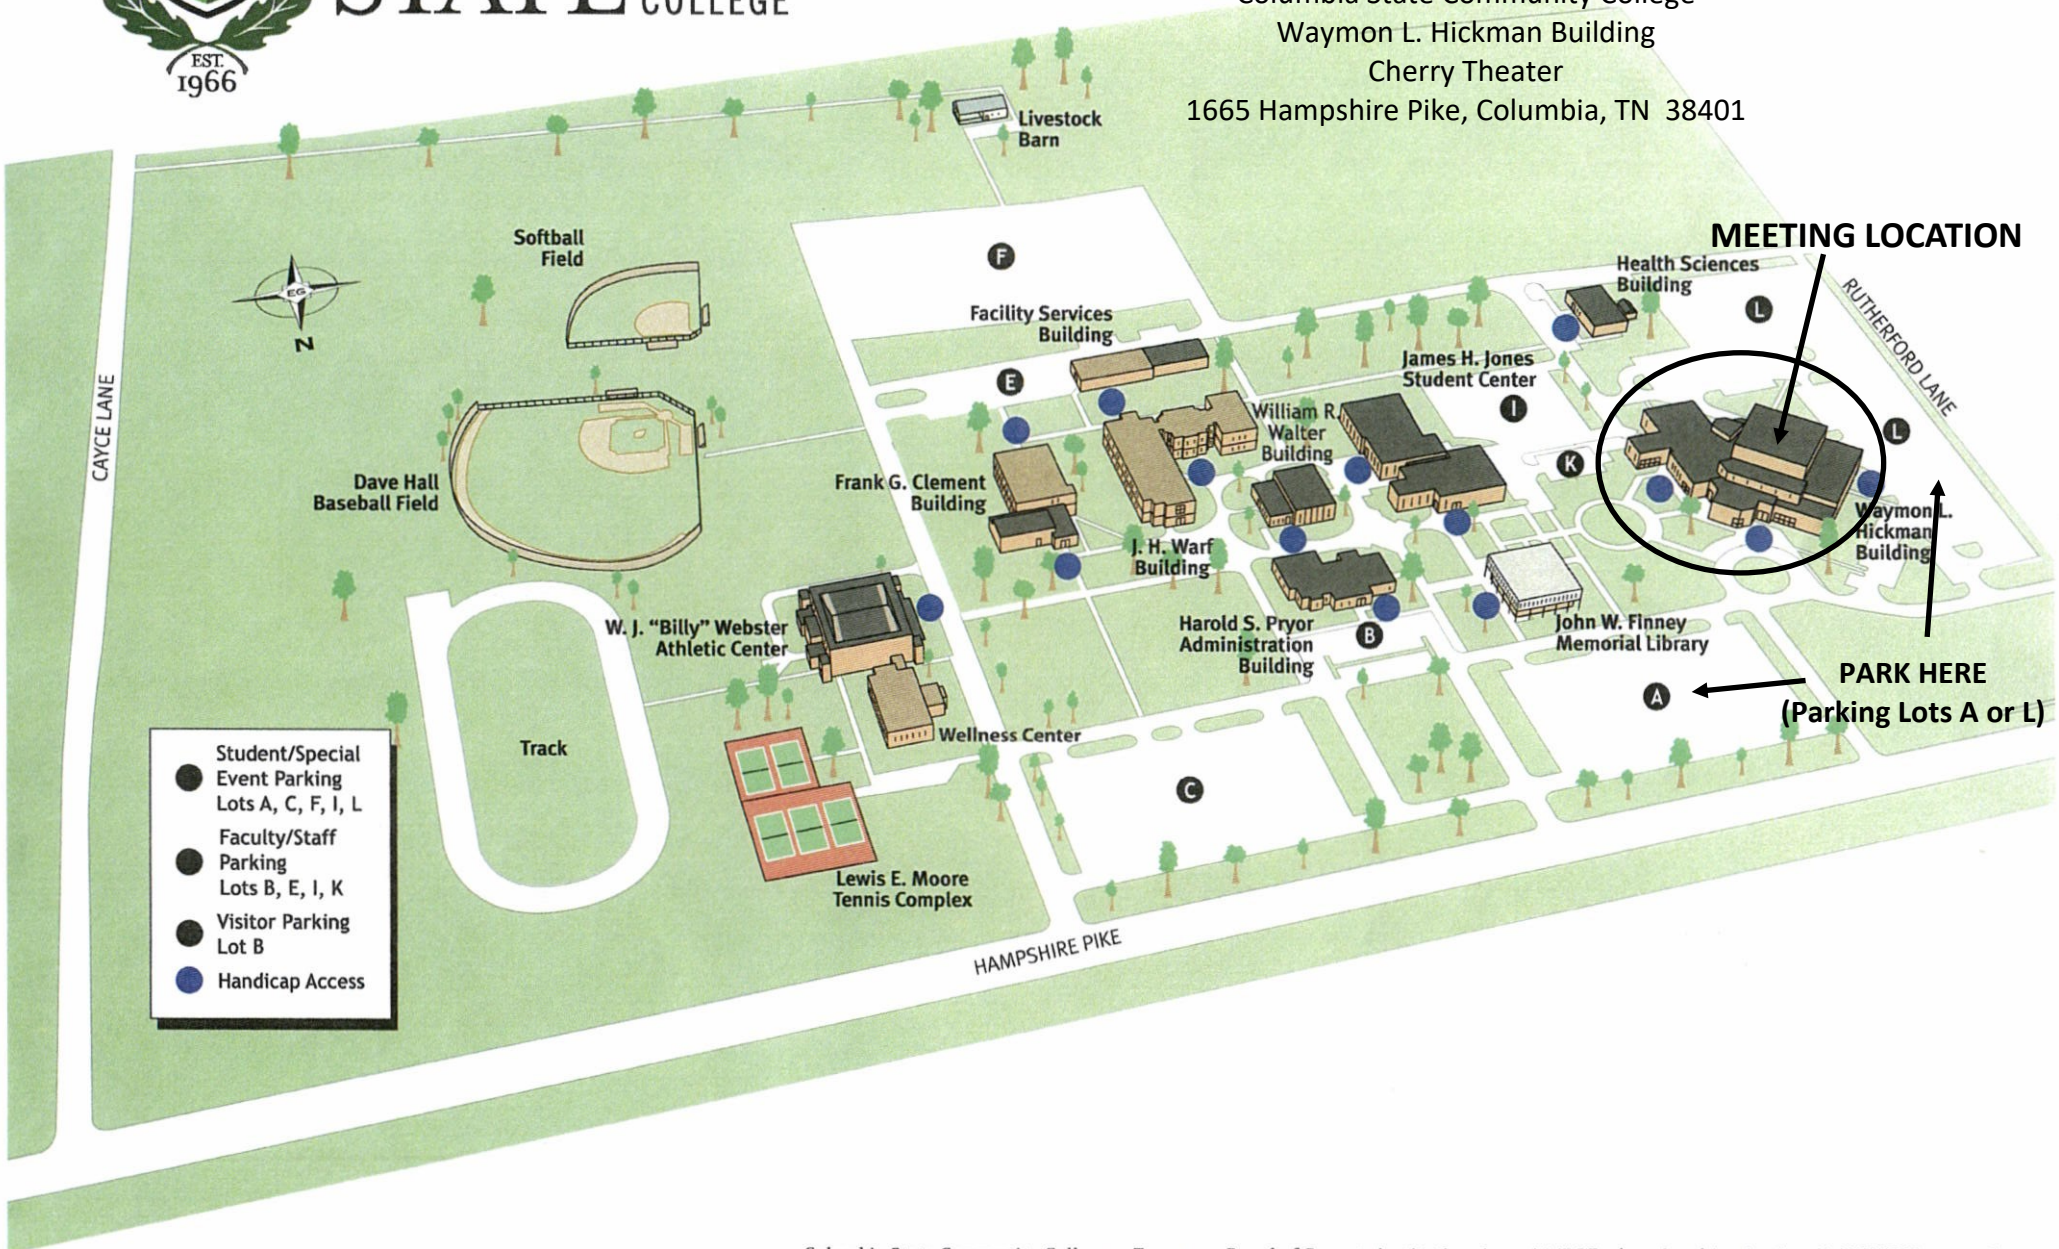

COLUMBIA STATE COMMUNITY COLLEGE

Tennessee Annual Conference

10/18/2018 – 10/21/2018

Conference Venue

Columbia State Community College

Waymon L. Hickman Building

Cherry Theater

1665 Hampshire Pike, Columbia, TN 38401

MEETING LOCATION

**PARK HERE
(Parking Lots A or L)**

- Student/Special Event Parking
Lots A, C, F, I, L
- Faculty/Staff Parking
Lots B, E, I, K
- Visitor Parking
Lot B
- Handicap Access